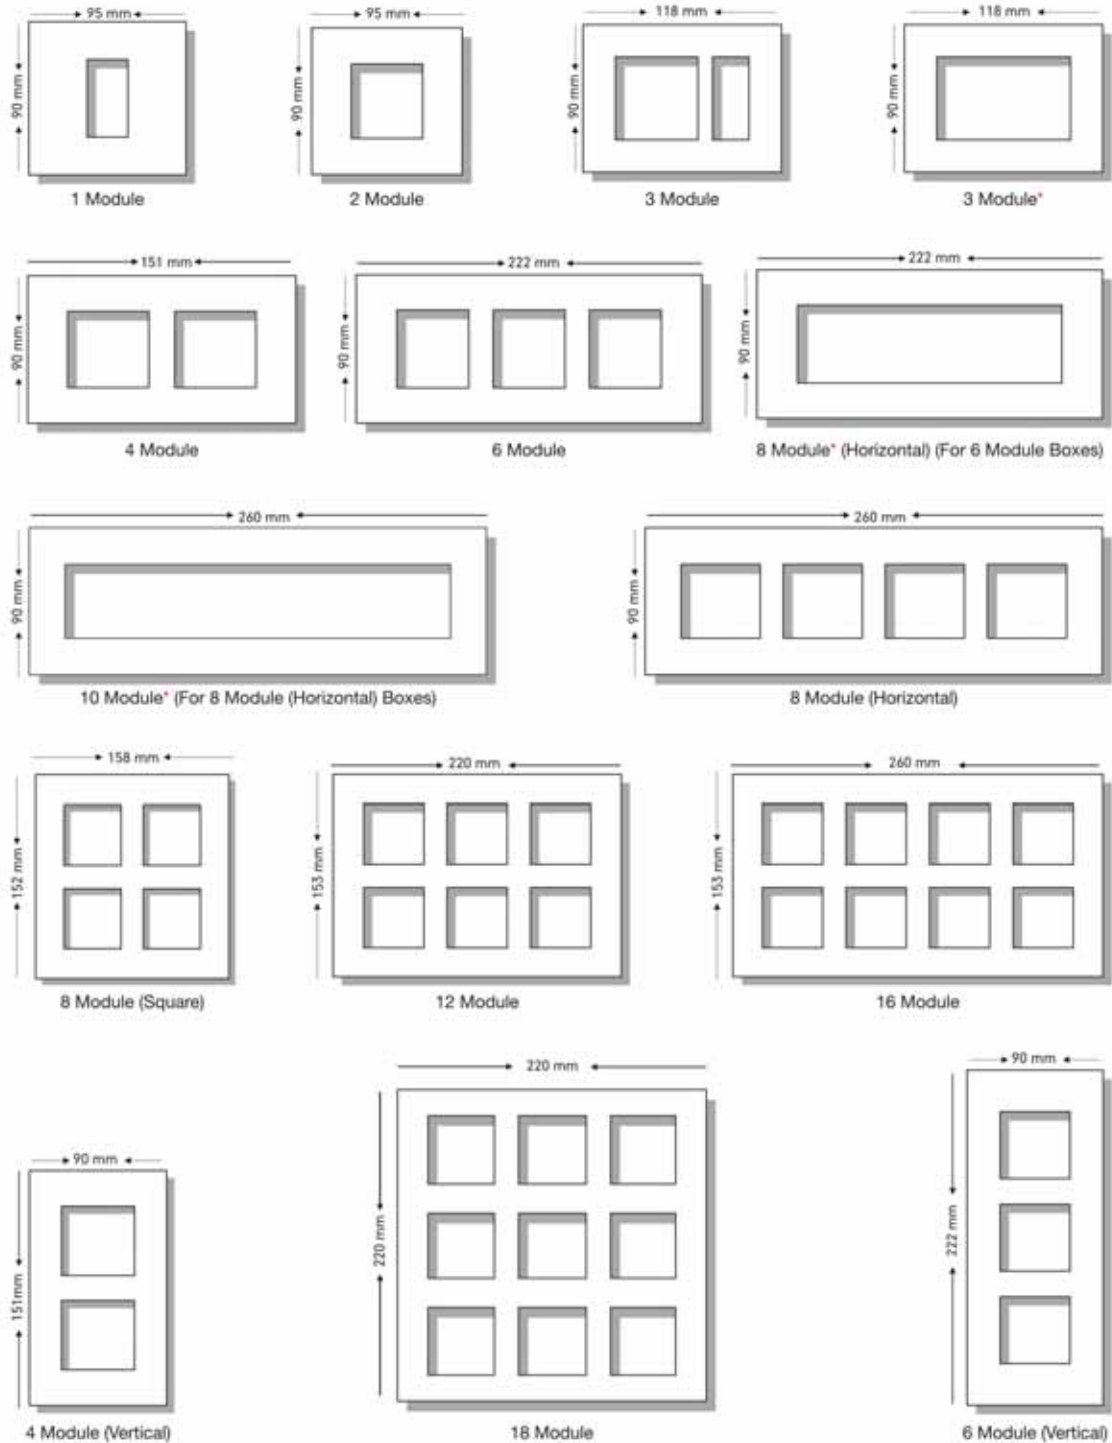

MODULE MOUNTING COVER FRAMES

Dimensions (Approx) in mm

* Without Partition