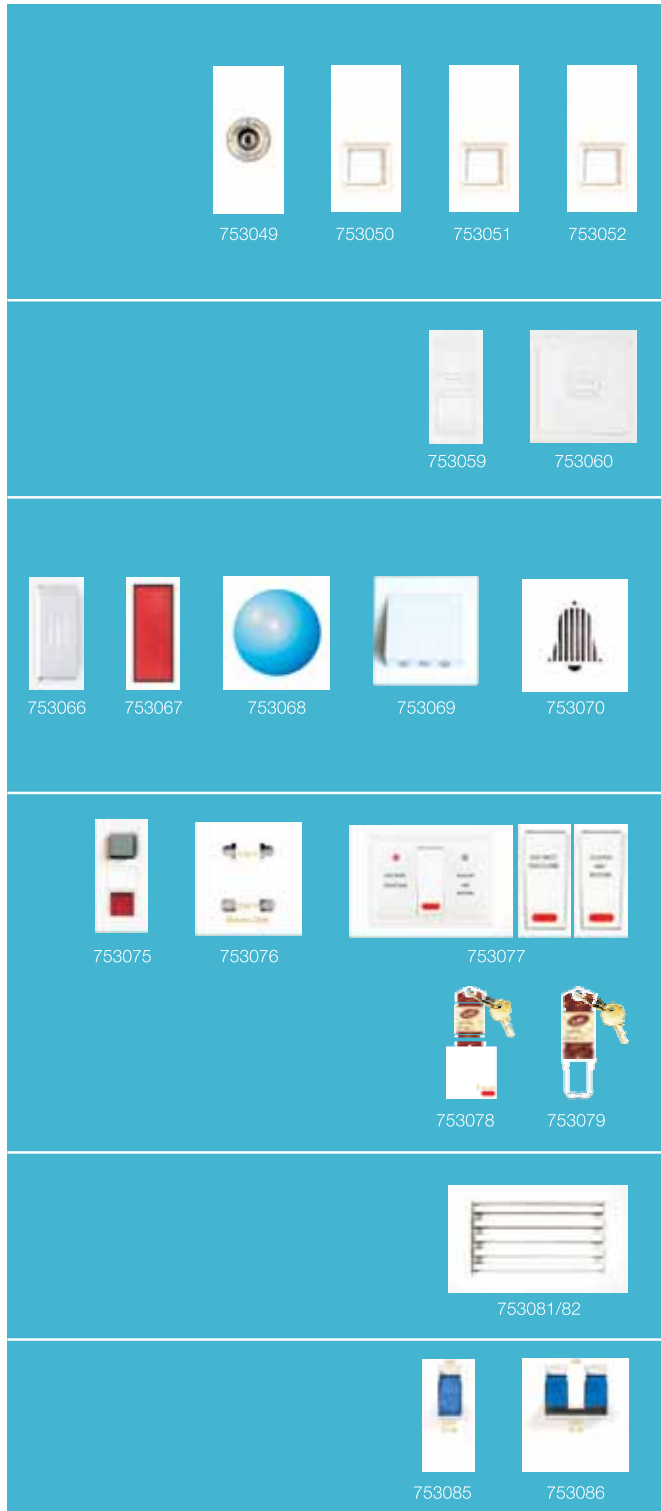

LIFE IS BEAUTIFUL.
WE JUST MAKE IT SAFE.

Unbreakable and shock proof product

Code	Particulars	Pkg
6A. KV10 SWITCHES		
753001	6A 1 Way Switch	20
753002	6A 2 Way Switch	20
753003	6A Bell Push Switch	20
753004	6A 1 Way Switch with Neon	20
753005	6A Bell Push Switch with Neon	20
16A. KV10 SWITCHES		
753011	16A 1 Way Switch	20
753012	16A 2 Way Switch	20
753013	16A 1 Way Switch with Neon	20
MEGA 6A. KV10 SWITCHES // 32A D.P. SWITCH		
753019	6A Bell push Switch	10
753020	6A Bell push Switch with Neon	10
753026	32A D.P. Switch with Neon	10
6/10/ 13/ 16A / 25A SOCKETS		
753032	6A 2 Pin Socket	20
753033	6A 3 Pin Socket	10
753034	6 A 2 in 1 Socket	10
753035	6/16 A Universal Socket	10
753036	25A Universal Socket**	10
753037	6/10/13A Multi Socket	10
FAN REGULATOR AND DIMMER		
753044	Mini Dimmer 400 W	10
753045	Medium Dimmer 400 W	10
753046	Mini Fan 4-Step Regulator (Full Rotation)	10
753047	Med. Fan 5-Step Regulator (Full Rotation)	10