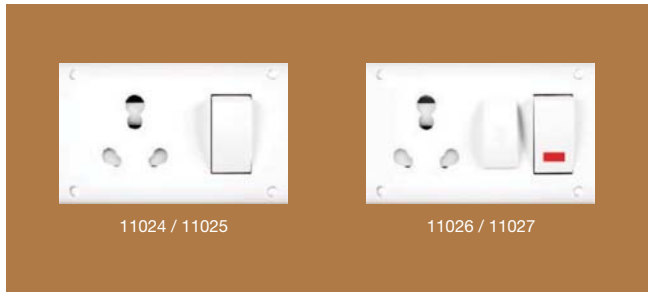

KBC-21 16 AMP. 3 IN 1 & 16 AMP. 5 IN 1		
CODE	PARTICULARS	PKG
11024	3 in 1 Universal Combined	05
11025	3 in 1 Universal Combined with box	05
11026	5 in 1 Universal Combined	05
11027	5 in 1 Universal Combined with box	05

LAMP HOLDER / CEILING ROSE		
CODE	PARTICULARS	PKG
11028	Batten Holder	20
11029	Angle Holder	20
11030	Ceiling Rose	20
11031	Batten Holder Sp. (Aku Ring)	20
11032	Angle Holder Sp. (Alu Ring)	20